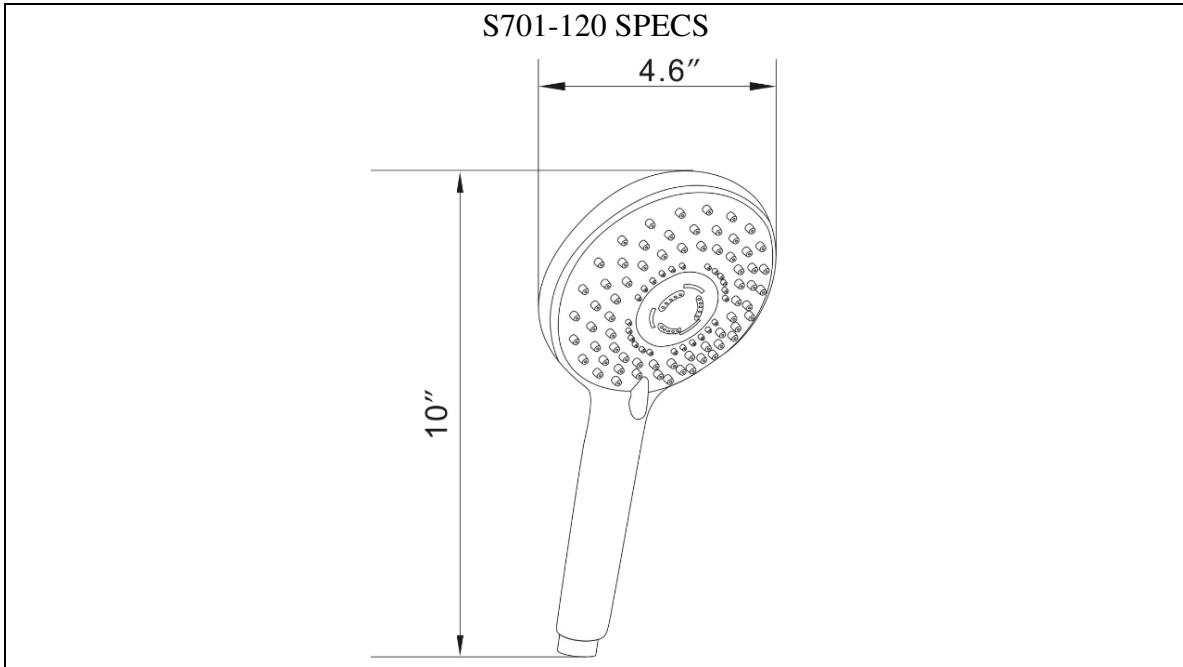

H₂O STREAM

THE SPA SHOWER EXPERIENCE

DIMENSIONS SUBJECT TO CHANGE 5-5-09

H₂O STREAM

THE SPA SHOWER EXPERIENCE

S701-3021 KIT SPECS

DIMENSIONS SUBJECT TO CHANGE 5-5-09

H₂O STREAM

THE SPA SHOWER EXPERIENCE

S701-3020 KIT SPECS

DIMENSIONS SUBJECT TO CHANGE 5-5-09

H₂O STREAM

THE SPA SHOWER EXPERIENCE

S701-B12 KIT SPECS

#S701-120

B12

59" L X 1/2" F
CONICAL X 1/2" F
#H3007

S701-B03 KIT SPECS

#S701-120

B03

59" L X 1/2" F
CONICAL X 1/2" F
#H3007

DIMENSIONS SUBJECT TO CHANGE 5-5-09