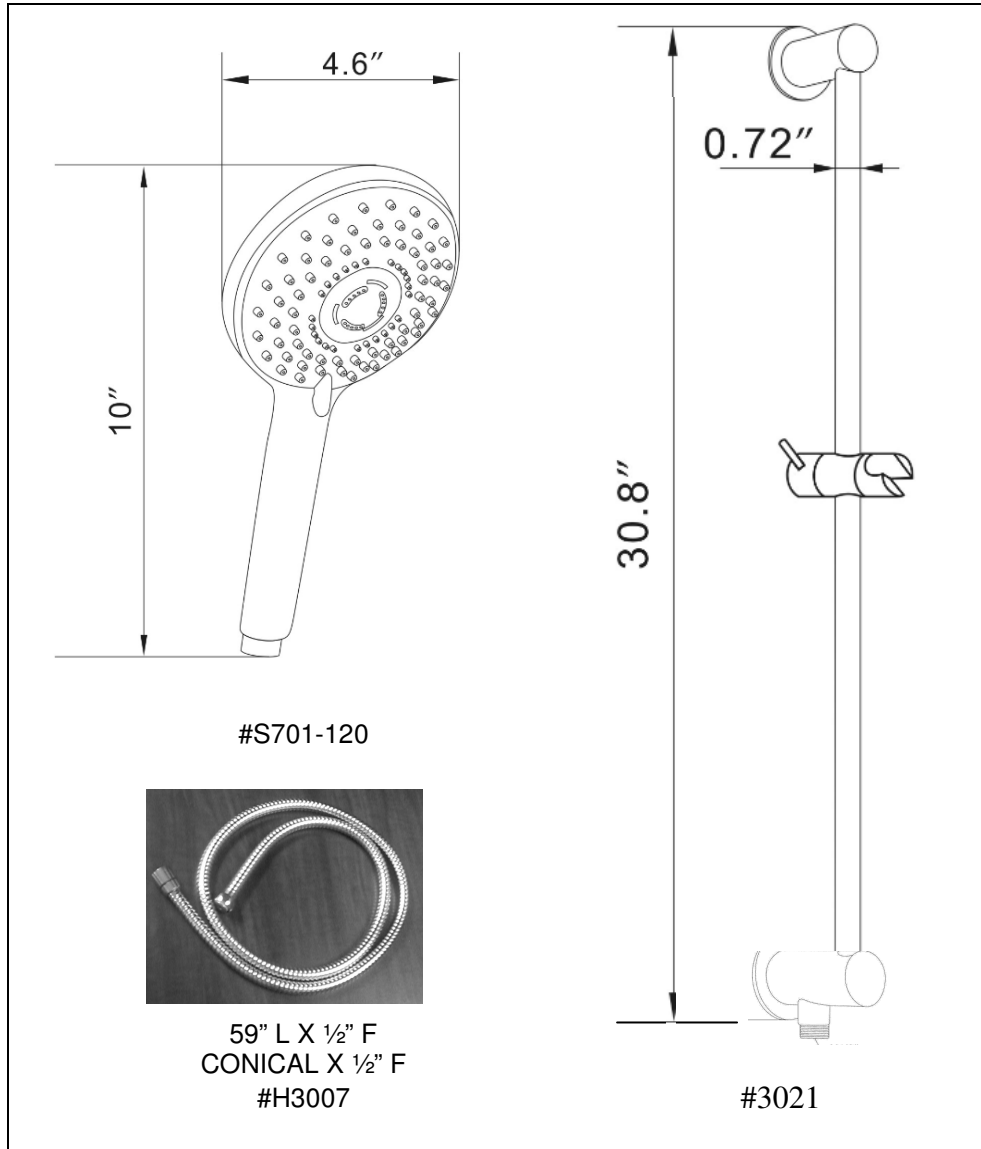

H₂O STREAM

THE SPA SHOWER EXPERIENCE

DIMENSIONS SUBJECT TO CHANGE 5-5-09

H₂O STREAM

THE SPA SHOWER EXPERIENCE

S701-3021 KIT SPECS

DIMENSIONS SUBJECT TO CHANGE 5-5-09

H₂O STREAM

THE SPA SHOWER EXPERIENCE

S701-3020 KIT SPECS

DIMENSIONS SUBJECT TO CHANGE 5-5-09

H₂O STREAM

THE SPA SHOWER EXPERIENCE

S701-B12 KIT SPECS

#S701-120

B12

59" L X 1/2" F
CONICAL X 1/2" F
#H3007

S701-B03 KIT SPECS

#S701-120

B03

59" L X 1/2" F
CONICAL X 1/2" F
#H3007

DIMENSIONS SUBJECT TO CHANGE 5-5-09