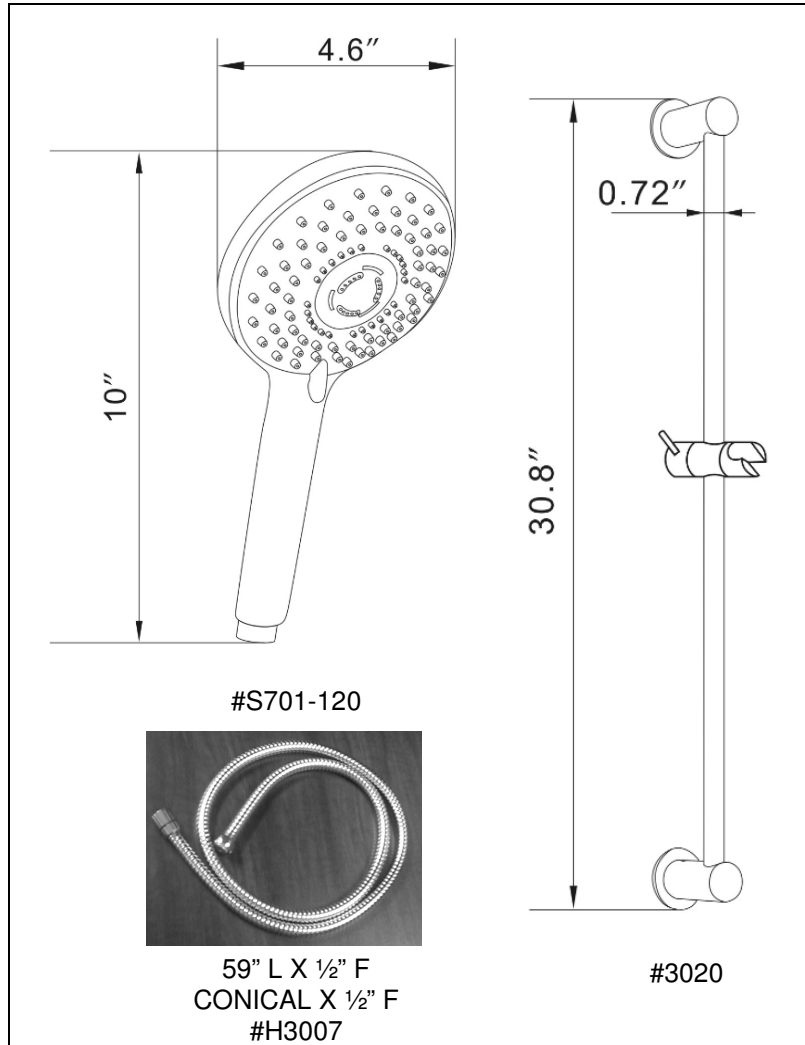

H₂O STREAM

THE SPA SHOWER EXPERIENCE

DIMENSIONS SUBJECT TO CHANGE 5-5-09

H₂O STREAM

THE SPA SHOWER EXPERIENCE

S701-3021 KIT SPECS

DIMENSIONS SUBJECT TO CHANGE 5-5-09

H₂O STREAM

THE SPA SHOWER EXPERIENCE

S701-3020 KIT SPECS

DIMENSIONS SUBJECT TO CHANGE 5-5-09

H₂O STREAM

THE SPA SHOWER EXPERIENCE

S701-B12 KIT SPECS

#S701-120

B12

59" L X 1/2" F
CONICAL X 1/2" F
#H3007

S701-B03 KIT SPECS

#S701-120

B03

59" L X 1/2" F
CONICAL X 1/2" F
#H3007

DIMENSIONS SUBJECT TO CHANGE 5-5-09