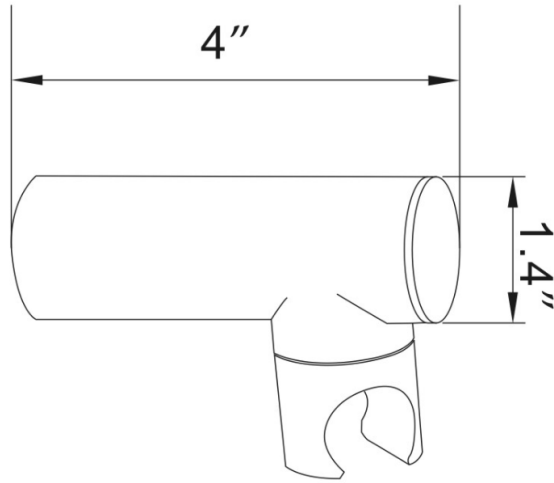

THE SPA SHOWER EXPERIENCE

B12 WALL ADJUSTABLE WALL BRACKET SPEC

B03 SINGLE POSITION WALL BRACKET

DIMENSIONS SUBJECT TO CHANGE 5-5-09