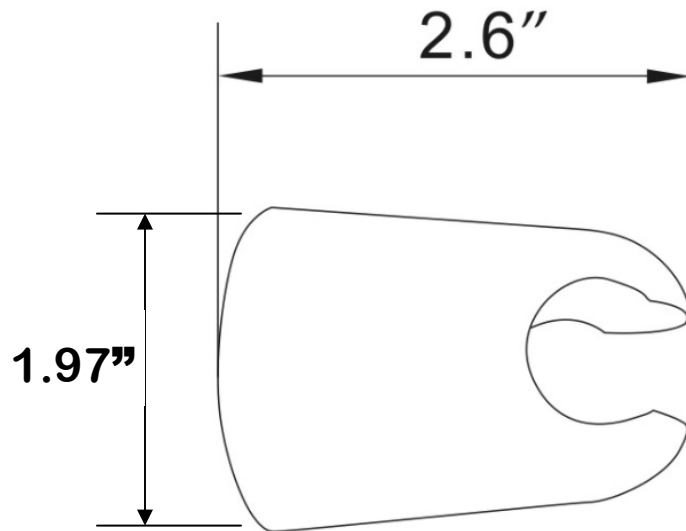

THE SPA SHOWER EXPERIENCE

B12 WALL ADJUSTABLE WALL BRACKET SPEC

B03 SINGLE POSITION WALL BRACKET

DIMENSIONS SUBJECT TO CHANGE 5-5-09